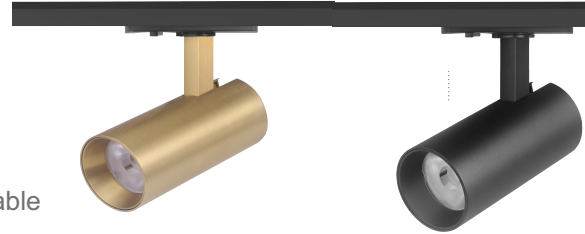

# HM smaller size compact track light

## Product Features

- Different lens Beam Angle options: 15°/24°/36°/60°
- Adjustable Three color temperatures: 2700-3000-4000K switchable
- Angle with vertically 90° and horizontally 350°

## Technical Specification

Model	PU-TL-HM
Watts	10W
Input Voltage	AC220—240V 50/60Hz
CCT-switchable	2700K-3000K-4000K
Beam Angle (°)	15°/24°/36°/60°
CRI	Ra≥90
Size	Ø55*120mm
Material	Aluminum
IP Grade	IP 20
Luminous Flux (lm) ±5%	800-900Lm
Dimmable	Triac dimmable
Adjustable Angle	Vertically 90°,Horizontally 350°
Housing Colour	Black,White,Gold
Track System:	2 wire 1 circuit track