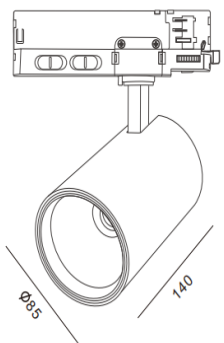

**POWER&CCT switchable track light specially designed for Bakery and Meat shops**

**Product Features**

- ❖ Different Reflector Beam Angle options:15D/24D/36D/60D
- ❖ Three wattage switchable:15-20-30W switch
- ❖ Switchable Two color temperatures: **Bakery&Meat** switch
- ❖ Angle with vertically 90° and horizontally 350°

**Technical Specification**

<b>Model</b>	PU-TL-30W-HPD-FOOD
<b>Watts</b>	15-20-30W switchable
<b>CCT</b>	<b>Bakery&amp;Meat</b> switchable
<b>Input Voltage</b>	AC220-240V
<b>Beam Angle</b>	15D/24D/36D/60D
<b>CRI</b>	Ra>90
<b>Size</b>	D85*L140
<b>Material</b>	Aluminum
<b>IP</b>	20
<b>Lumen</b>	65-70lm/w
<b>Dimming</b>	Triac dimmable
<b>Color housing</b>	White, Black
<b>Power Supply</b>	Pustlux intrack driver(our own designed driver)
<b>COB</b>	Bridgelux
<b>Track System</b>	3 phase 4 wire
<b>Adjustable angle</b>	vertically 90° horizontally 350

(mm)