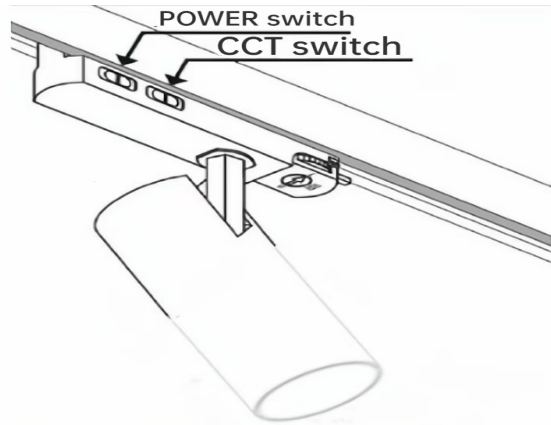

**POWER&CCT switchable track light specially designed for Bakery and Meat shops**

**Product Features**

- ❖ Different Reflector Beam Angle options:15D/24D/36D/60D
- ❖ Three wattage switchable:15-20-30W switch
- ❖ Switchable Two color temperatures: **Bakery&Meat** switch
- ❖ Angle with vertically 90° and horizontally 350°

**Technical Specification**

<b>Model</b>	PU-TL-30W-HPD-FOOD
<b>Watts</b>	15-20-30W switchable
<b>CCT</b>	<b>Bakery&amp;Meat</b> switchable
<b>Input Voltage</b>	AC220-240V
<b>Beam Angle</b>	15D/24D/36D/60D
<b>CRI</b>	Ra>90
<b>Size</b>	D85*L140
<b>Material</b>	Aluminum
<b>IP</b>	20
<b>Lumen</b>	65-70lm/w
<b>Dimming</b>	Triac dimmable
<b>Color housing</b>	White, Black
<b>Power Supply</b>	Pustlux intrack driver(our own designed driver)
<b>COB</b>	Bridgelux
<b>Track System</b>	3 phase 4 wire
<b>Adjustable angle</b>	vertically 90° horizontally 350