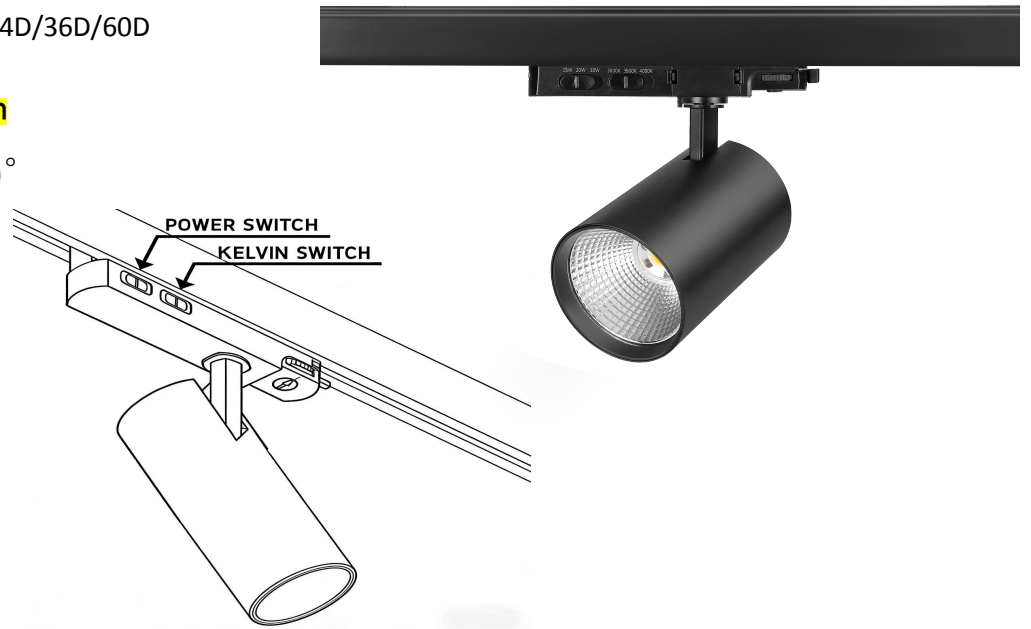

3POWER&3CCT switchable track light For Commercial Lighting

Product Features

- ❖ Different Reflector Beam Angle options:15D/24D/36D/60D
- ❖ Three wattage switchable: **15-20-30W** switch
- ❖ 3CCT Switchable: **3000K-3500K-4000K** Switch
- ❖ Angle with vertically 90° and horizontally 350°
- ❖ Warranty: 3 years

Technical Specification

Model	PU-TL-F1
Watts	15-20-30W switchable
CCT	3000K-3500K-4000K switchable
Input Voltage	AC220-240V
Beam Angle	15D/24D/36D/60D
CRI	Ra>90
Size	D90*L135
Material	Aluminum
IP	20
Lumen	100lm/w
Dimming	Non-dimmable
Color housing	White, Black
Power Supply	Pustlux intrack driver(our own designed driver)
COB	Bridgelux
Track System	3 phase 4 wire
Adjustable angle	vertically 90° horizontally 350